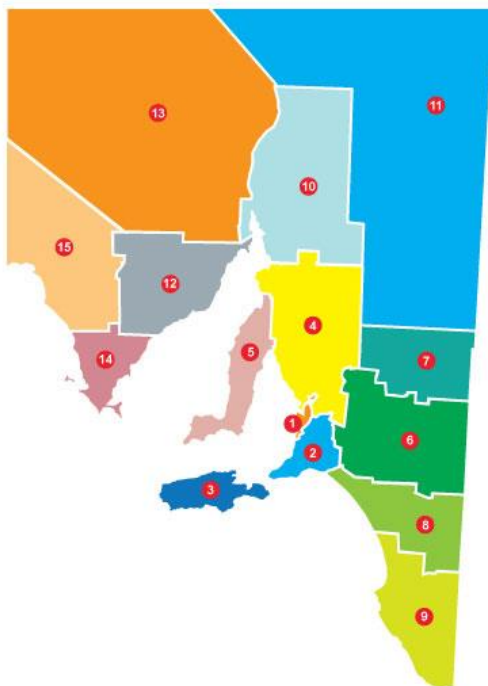

ST JAMES SCHOOL

BUSHFIRE POLICY AND ACTION PLAN

(Updated January 2014)

Bushfires pose a threat to the whole community. While only four Catholic Schools in South Australia are in high fire risk areas and are subject to closure on days of Catastrophic fire danger rating, all schools need to consider the risks associated with bushfires, as staff and student travel and school activities may be affected.

St James School, Jamestown Community School and Preschool **are not** rated as having a high fire risk and therefore **will always be open.**

However, school bus services travelling through an affected Fire Ban District, with a Catastrophic rating, will be cancelled. With any cancellation of bus services, parent/caregivers will need to decide how students will travel to and from school.

The Jamestown Community School bus services of Canowie, Caltowie, Washpool, Whyte-Yarcowie and Mannanarie are all within the Mid North Fire Ban District. **The Appila bus service travels in both the Mid North and Flinders Fire Ban Districts, hence will run on a modified route within the Mid North Fire District, when Flinders only is declared catastrophic. Parents of the Appila bus route have been notified of the modified route.**

Below is a map of Fire districts for your information.

Michelle Miller
Principal

1. [Adelaide Metropolitan](#)
2. [Mount Lofty Ranges](#)
3. [Kangaroo Island](#)
4. [Mid North](#)
5. [Yorke Peninsula](#)
6. [Murraylands](#)
7. [Riverland](#)
8. [Upper South East](#)
9. [Lower South East](#)
10. [Flinders](#)
11. [North East Pastoral](#)
12. [Eastern Eyre Peninsula](#)
13. [North West Pastoral](#)
14. [Lower Eyre Peninsula](#)
15. [West Coast](#)